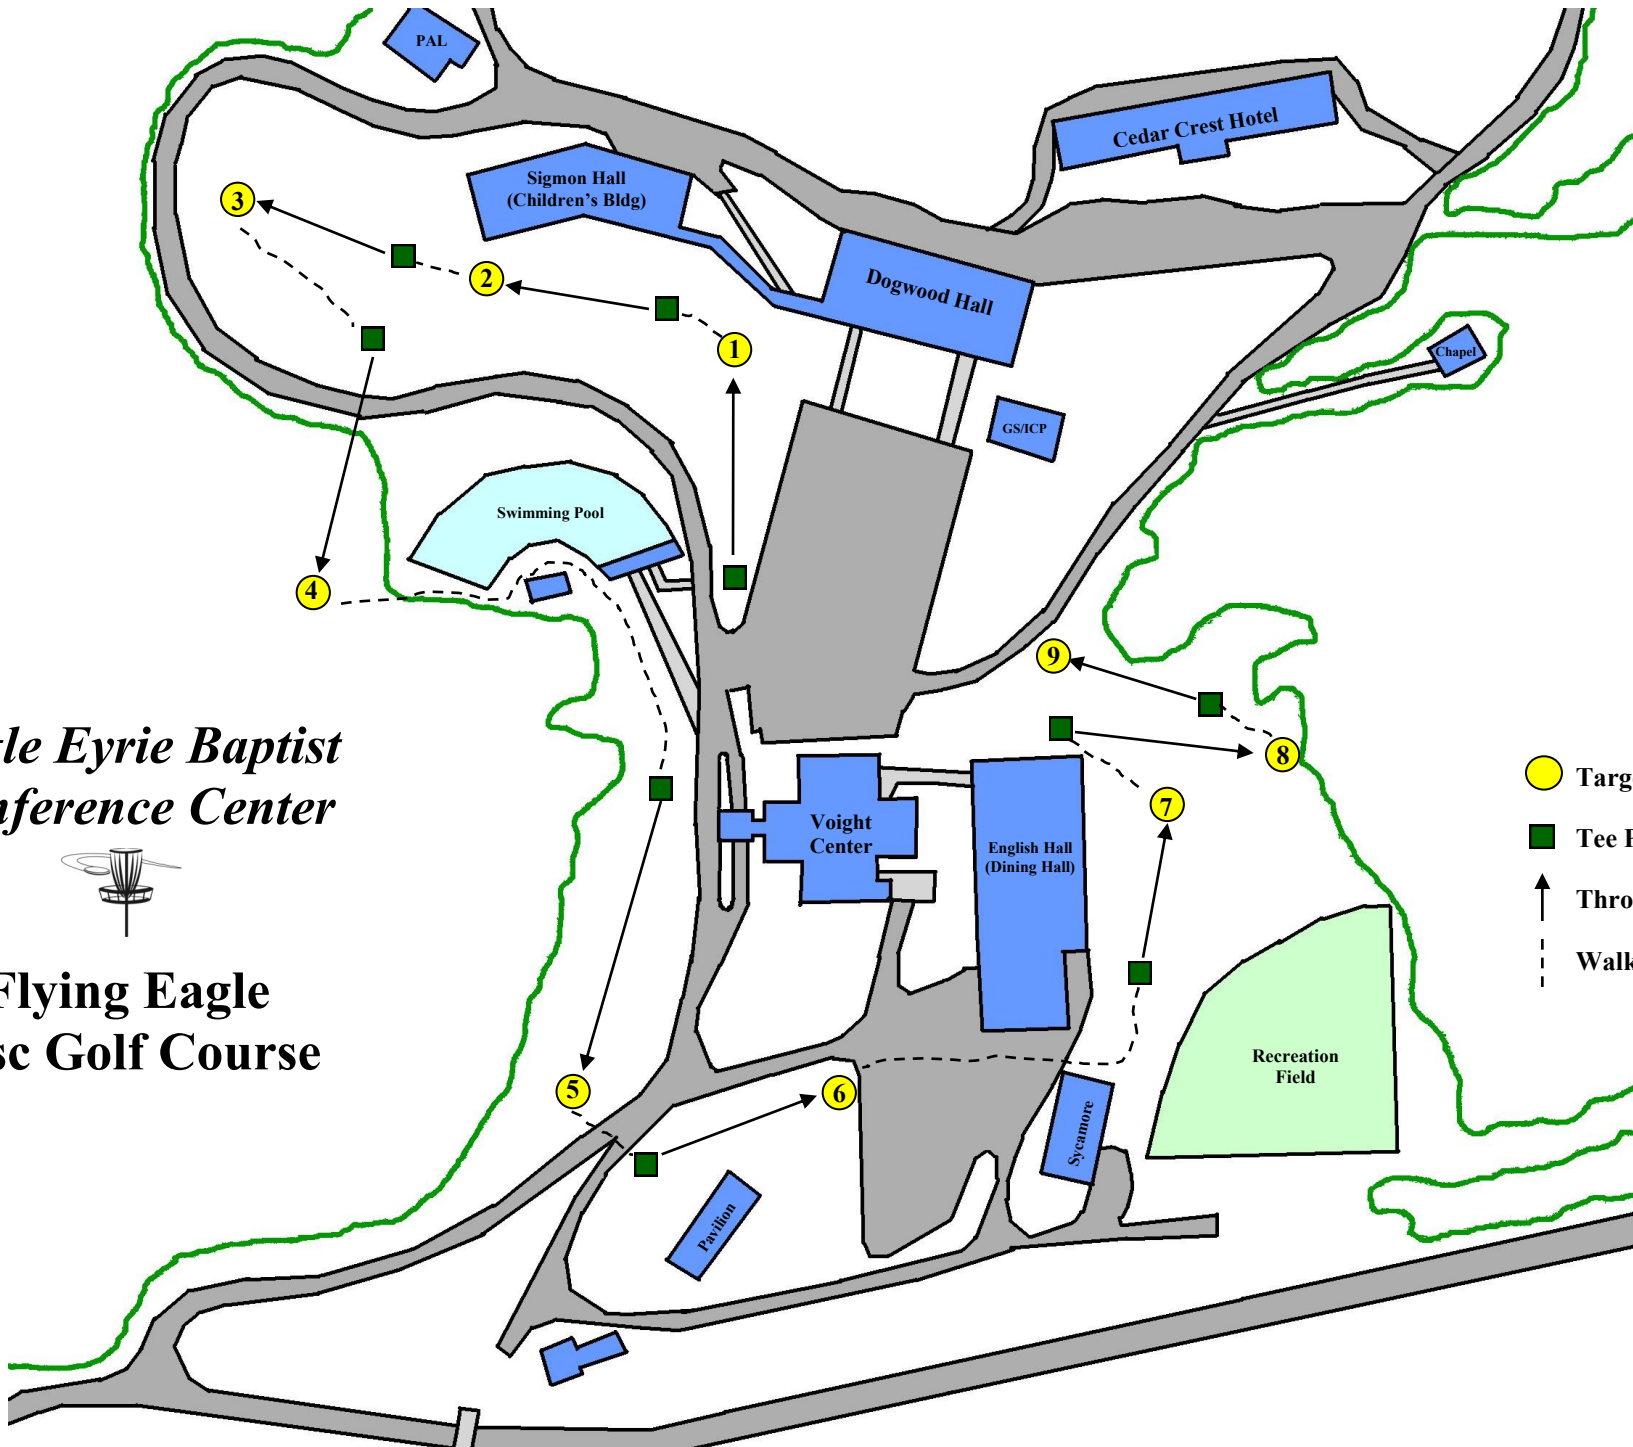

*Eagle Eyrie Baptist
Conference Center*

**Flying Eagle
Disc Golf Course**

- Target Basket
- Tee Pad
- ↑ Throw Direction
- - - Walk Path